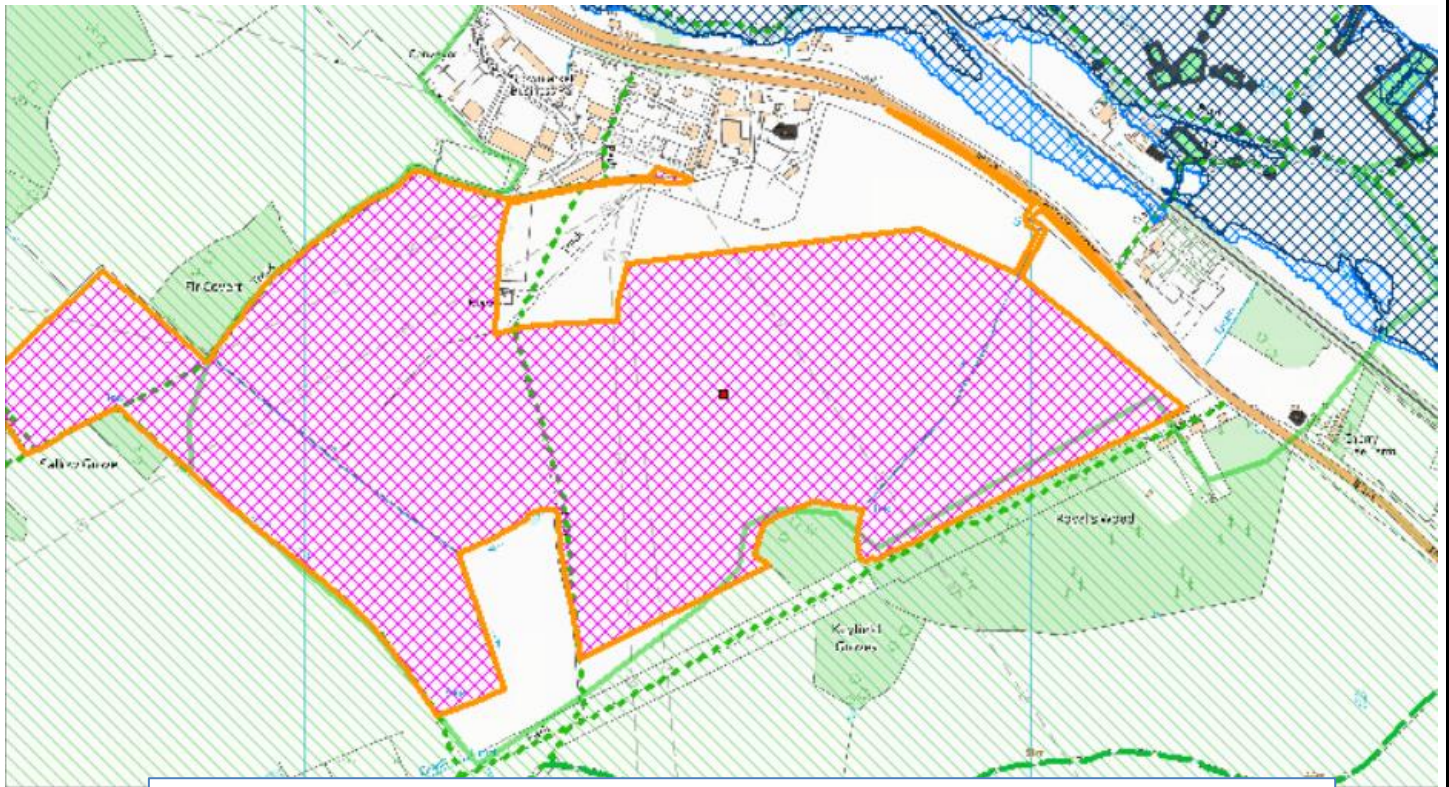

Application No: DC/22/01530

Parish: Badley

Location: Land At Woodlands Farm, Stowmarket Road

© Crown copyright and database rights 2021 Ordnance Survey 0100017810 & 0100023274.